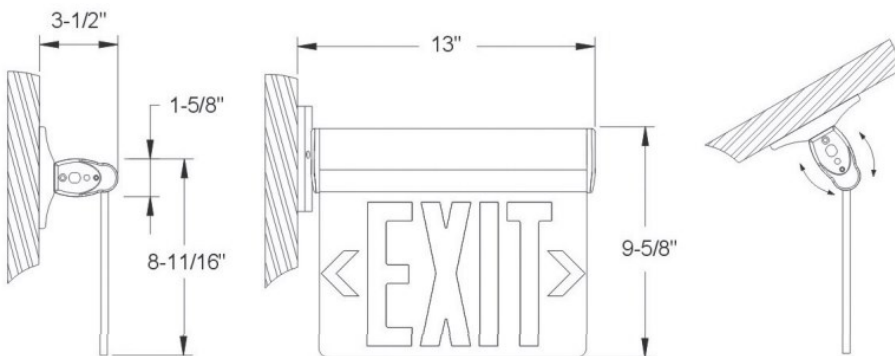

The ELITE offers a sleek modern design exit sign with a swivel design for convenient mounting

**FEATURES**

- Commercial LED Adjustable Edge-Lit Exit Sign
- Aluminum Housing with High Grade Acrylic Panel
- Compact and Decorative Design
- Dual Voltage 120/277 VAC
- Ceiling, End or Back Mount
- Exit Pivots for Wall, Ceiling or Sloped Ceilings
- Mirrored Background on Double Face Signs
- Test Switch
- Removable Directional Indicators
- 6V Operation
- 3+ Hour Illumination in Emergency Mode
- Sealed Nickel Cadmium Battery
- ETL Listed, Meets or Exceeds UL924

**ELITE**

The Elite series is an adjustable Edge-Lit Exit Sign. Versatile Mounting, and can be used for Sloped Ceilings.

**WARRANTY**

- 5 Year Warranty

**Options:**

- \* **REC** - Recessed Kit

Series	# of Faces	Letter Color	Housing Color
ELITE	1 = Single Face	R = Red	AL = Aluminum
	2 = Double Face	G = Green	
		CS = Color Selectable (Red & Green)	