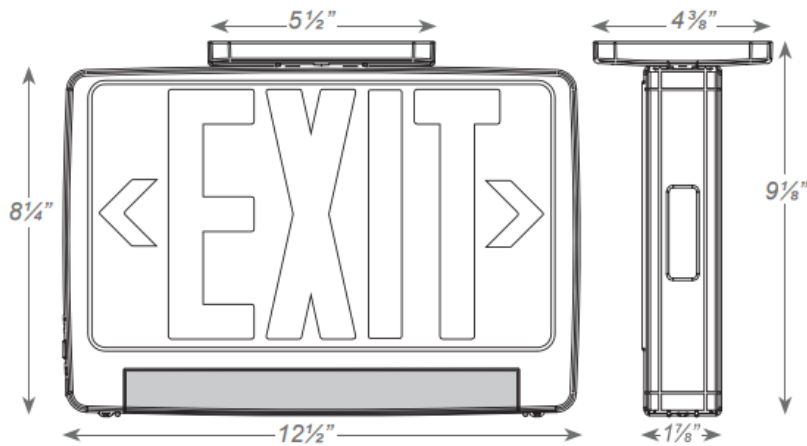

WARRANTY

5 Year Warranty

Options:

- **SD** - Self Diagnostics
- **RC** - Remote Capable (Standard)

Series	Faces	Letter Color	Stencil Trim Color	Housing Color	Options
EXKLLB= Battery Backup	2 = Double Face (Universal)	R = Red	W = White	W = White	-SD = Self Diagnostics
		G = Green	B = Black	B = Black